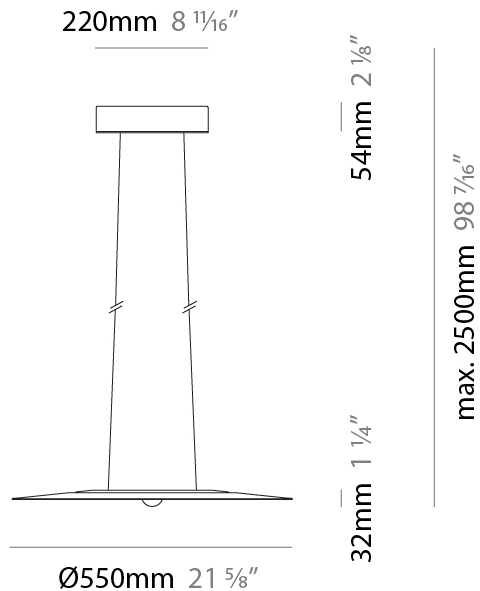

PASSEPARTOUT SUSPENSION

D31022-

base number   Finish
Options

1. To build a product code in our configurator select the specify button on the base model # product page
2. To build a manual product code on this datasheet choose from the options listed below in blue font and add the suffix to the base model #

GENERAL

Series: Passepartout
Brand: Cini & Nils
Division: Design
Mounting Type: Suspension
Mounting Location: Ceiling
Subcategory: Pendant

PHYSICAL

Shape: Round
Diameter (mm): 550
Diameter (in): 21 ⁵/₈
Height (mm): 32
Height (in): 1 ¹/₄
Max. Overall Height (mm): 2500
Max. Overall Height (in): 98 ⁷/₁₆
Light Distribution: Direct / Indirect
Weight (kg): 6.3
Weight (lbs): 5.07
Fixture Finish: MWH / MBK / PCH / PGO / MSI / MGD
Fixture Material: Aluminum

ELECTRICAL

Lamp Type: LED
Input Wattage (W): 29
Total Output Wattage (W): 12.6 (Dir) / 14.9 (Ind)
Dimming: Tri-Mode (Non-Dimming and Phase Dimming (120Vac only) and 0-10V Dimming)
Driver Included: Yes
Driver Location: Integrated
Driver Type: Constant Current - Universal
Driver Class: Class 1
Input Voltage (V): 120 - 277
Constant Current (MA): 350

LED

Number of LEDs: 2
Color Temperature (°K): 2800
Nominal Lumen (lm): 2800
CRI: >90 CRI
Lamp Life (hrs): 50000

OPTICAL

RATINGS AND CERTIFICATIONS

Certified By: Certified for North American Standards
IP rating: IP20