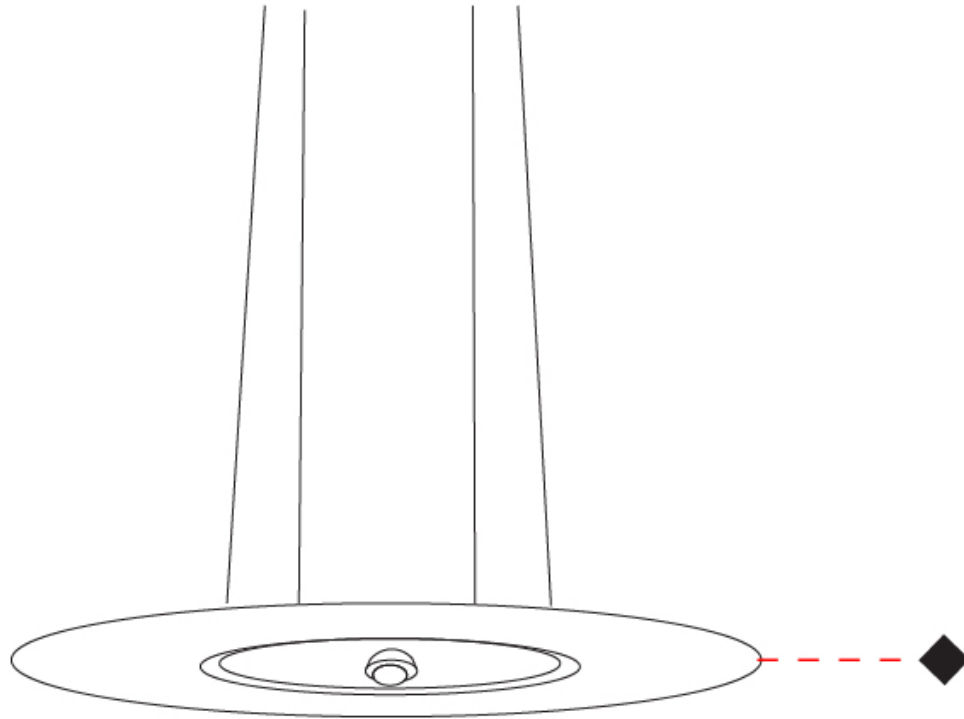

PASSEPARTOUT SUSPENSION

D31022-

PROJECT

TYPE

SPECIFIER

QUANTITY

DATE

D